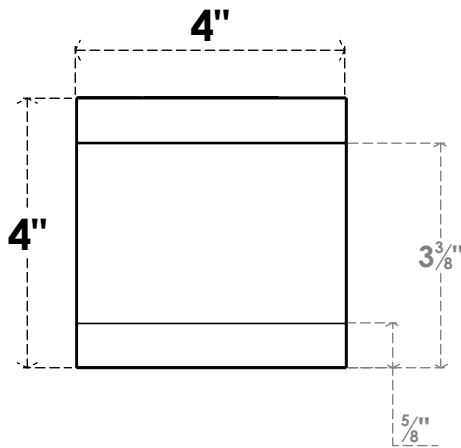

ITEM NUMBER: RFTURO040X04000X32000X004BUR00RCPR

4"W X 4"H X 32"L TIMBERTHANE ROUGH CEDAR BURLINGTON FAUX WOOD OPEN RAFTER TAIL, 4"L END, PRIMED TAN

SIDE PROFILE

FRONT PROFILE

ISOMETRIC

GENERATED DATE : 03/02/2023