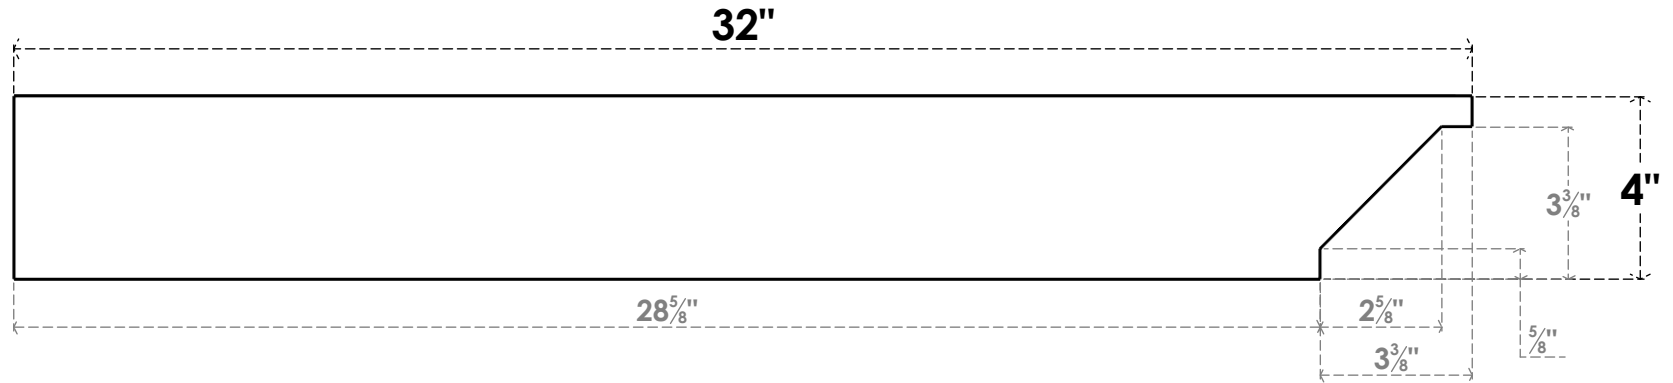

ITEM NUMBER: RFTURO040X04000X32000X004BUR00RCPR

4"W X 4"H X 32"L TIMBERTHANE ROUGH CEDAR BURLINGTON FAUX WOOD OPEN RAFTER TAIL, 4"L END, PRIMED TAN

SIDE PROFILE

FRONT PROFILE

ISOMETRIC

GENERATED DATE : 03/02/2023