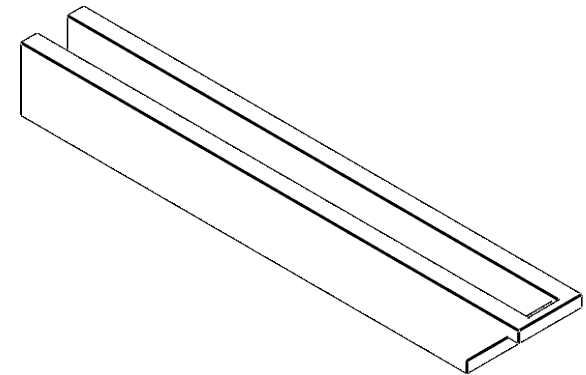

ITEM NUMBER: RFTURO040X04000X32000X004BUR00RCPR

4"W X 4"H X 32"L TIMBERTHANE ROUGH CEDAR BURLINGTON FAUX WOOD OPEN RAFTER TAIL, 4"L END, PRIMED TAN

SIDE PROFILE

FRONT PROFILE

ISOMETRIC

GENERATED DATE : 03/02/2023

EKENA MILLWORK
2300 WEST MAIN ST.
CLARKSVILLE, TX 75426
TOLL FREE: 866-607-0453
WWW.EKENAMILLWORK.COM

NOTES

1. INSTALLATION TO BE COMPLETED IN ACCORDANCE WITH MANUFACTURER'S SPECIFICATIONS.
2. DRAWING MAY NOT BE TO SCALE
3. THIS DRAWING IS INTENDED FOR DESIGN AND PLANNING PURPOSES ONLY.
4. ALL INFORMATION CONTAINED HEREIN WAS CURRENT AT THE TIME OF DEVELOPMENT BUT MUST BE REVIEWED AND APPROVED BY THE PRODUCT MANUFACTURER TO BE CONSIDERED ACCURATE.
5. TIMBERTHANE ARCHITECTURAL PRODUCTS ARE MADE FROM HIGH DENSITY URETHANE AND COME FACTORY PRIMED